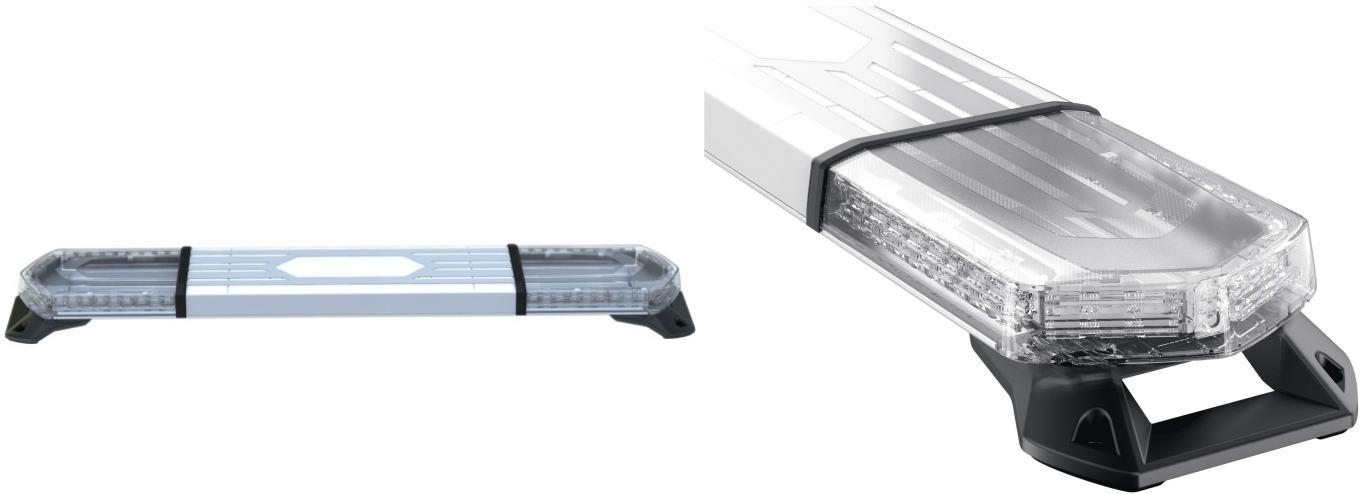

LED LIGHTBARS

KUIPER-120-
CLOR

KUIPER LED lightbar | 120 cm | amber | 12/24V

EAN: 5414184941786

Specifications

Characteristics	Without control box, no roof connector	Length of cable (m)	3 m
Color	Amber	Light source	LED
Colour of lens	Clear, White centre section	Mounting	Fixed
Dimensions	1222 mm x 241,8 x 58,5 mm	Number of flash patterns	36
ECE R65 Class 1	Yes	Operating voltage	12V - 24V
EMC R10	Yes	Series	Kuiper
Length	MEDIUM (101 - 130 cm)	To be ordered by	1
Length mm	1222	Waterproof	IPX5