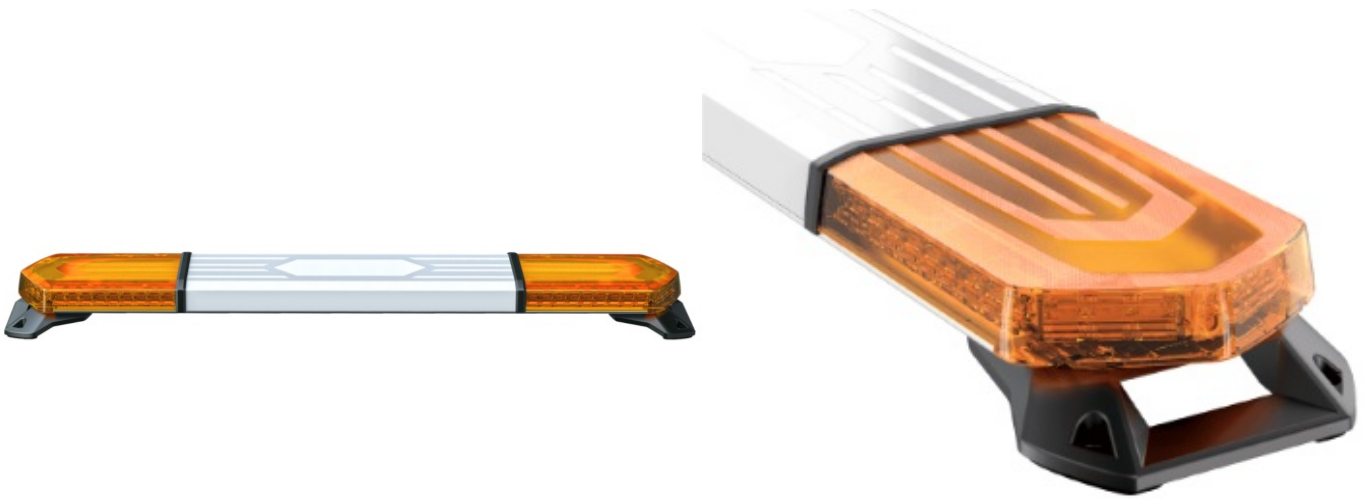

LED LIGHTBARS

KUIPER-150-OR

KUIPER LED lightbar | 150 cm | amber | 12/24V

EAN: 5414184777767

Specifications

Characteristics	Without control box, no roof connector	Light source	LED
Color	Amber	Mounting	Fixed
Colour of lens	Amber, White centre section	Number of flash patterns	31
Dimensions	1516 mm x 215 mm x 58,5 mm	Operating voltage	12V - 24V
ECE R65 Class 1	Yes	Series	Kuiper
EMC R10	Yes	Supplied with	Cable, universal mounting brackets
Length	X-LARGE (151 - 200 cm)	To be ordered by	1
Length of cable (m)	3 m	Waterproof	IPX5