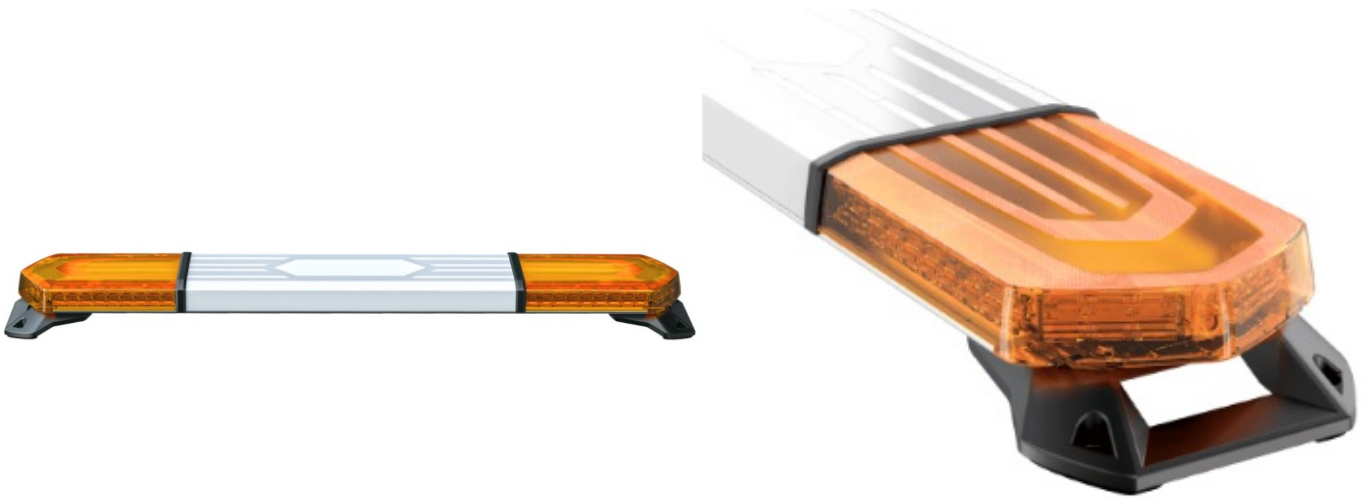

# LED LIGHTBARS

KUIPER-150-OR

KUIPER LED lightbar | 150 cm | amber | 12/24V

EAN: 5414184777767

## Specifications

Characteristics	Without control box, no roof connector	Light source	LED
Color	Amber	Mounting	Fixed
Colour of lens	Amber, White centre section	Number of flash patterns	31
Dimensions	1516 mm x 215 mm x 58,5 mm	Operating voltage	12V - 24V
ECE R65 Class 1	Yes	Series	Kuiper
EMC R10	Yes	Supplied with	Cable, universal mounting brackets
Length	X-LARGE (151 - 200 cm)	To be ordered by	1
Length of cable (m)	3 m	Waterproof	IPX5