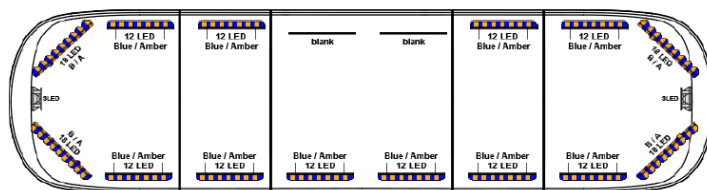

LED LIGHTBARS

AEG002

Aegis LED light bar with display | 121 cm | blue/amber | 12V

EAN: 5414184783409

Specifications

Alley lights	No	Length	121 cm
Automatic day/night sensor	Yes, integrated	Length	MEDIUM (101 - 130 cm)
Break lights integrated	No	Length of cable (m)	5 m
Color	Amber/blue	Light source	LED
Colour of lens	Clear	Operating voltage	12V - 24V
Connection	Open cable ends	Packing	Brown box with label
Dimensions	1210 mm x 310 mm x 83 mm	Roof connector	No, but possible as an option
Directional arrow	Yes, at the back side	Series	Aegis
ECE R65 Class 2	Yes	To be ordered by	1
EMC R10	Yes	Top cover	Black
Good to know	Low profile mounting brackets are included	Waterproof	Yes