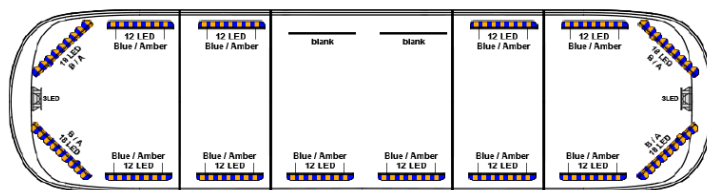

LED LIGHTBARS

AEG002

Aegis LED light bar with display | 121 cm | blue/amber | 12V

EAN: 5414184783409

Specifications

Alley lights	No
Automatic day/night sensor	Yes, integrated
Break lights integrated	No
Color	Amber/blue
Colour of lens	Clear
Connection	Open cable ends
Dimensions	1210 mm x 310 mm x 83 mm
Directional arrow	Yes, at the back side
ECE R65 Class 2	Yes
EMC R10	Yes
Good to know	Low profile mounting brackets are included

Length	121 cm
Length	MEDIUM (101 - 130 cm)
Length of cable (m)	5 m
Light source	LED
Operating voltage	12V - 24V
Packing	Brown box with label
Roof connector	No, but possible as an option
Series	Aegis
To be ordered by	1
Top cover	Black
Waterproof	Yes