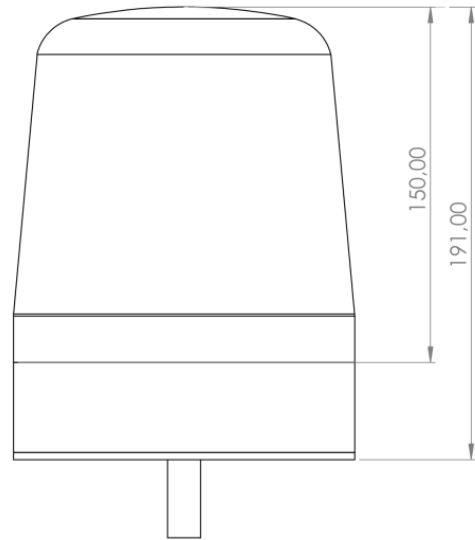

ROTATING BEACONS

SPIRIT-DV-BL-
CL2

Beacon | LED | 1 bolt mounting | 12-24V | blue | R65
class 2

EAN: 5414184008656

Specifications

Color	Blue	Light source	LED
Colour of lens	Blue	Mounting	1 bolt mounting
Connection	Open cable ends	Number of LEDs	16
Diameter mm	150 mm	Number of flash patterns	3
ECE R65 Class 2	Yes	Operating voltage	12V - 24V
EMC R10	Yes	Operation temperature	-30°C / +65°C
Height mm	180 mm	Packing	White box with label
Height range	171 - 210 mm	Synchronisable	Yes
IP-degree	IP65	To be ordered by	1
Length of cable (m)	2,50 m	Weight (kg)	1 Kg