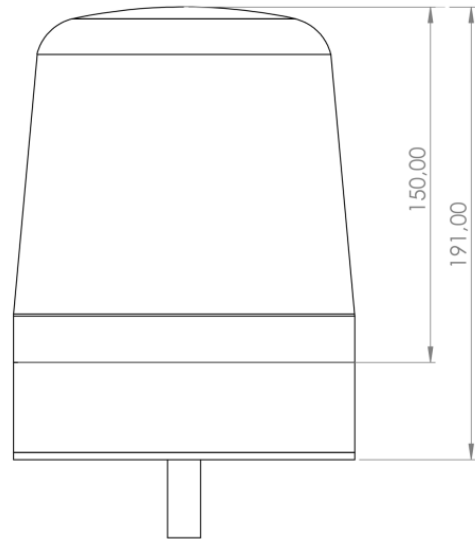

# ROTATING BEACONS

SPiRiT-DV-BL-  
CL2

Beacon | LED | 1 bolt mounting | 12-24V | blue | R65  
class 2

EAN: 5414184008656

## Specifications

Color	Blue	Light source	LED
Colour of lens	Blue	Mounting	1 bolt mounting
Connection	Open cable ends	Number of LEDs	16
Diameter mm	150 mm	Number of flash patterns	3
ECE R65 Class 2	Yes	Operating voltage	12V - 24V
EMC R10	Yes	Operation temperature	-30°C / +65°C
Height mm	180 mm	Packing	White box with label
Height range	171 - 210 mm	Synchronisable	Yes
IP-degree	IP65	To be ordered by	1
Length of cable (m)	2,50 m	Weight (kg)	1 Kg