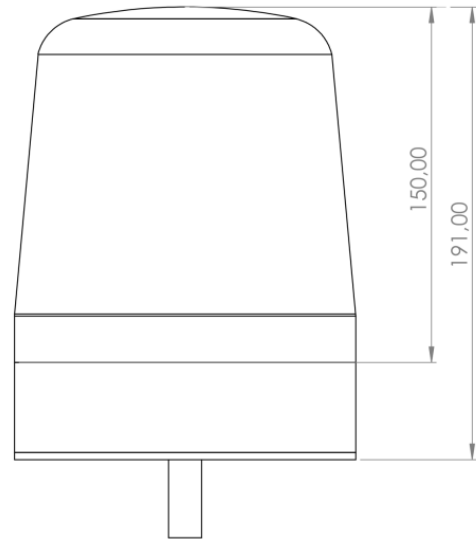

ROTATING BEACONS

SPiRiT-DV-BL-
CL2

Beacon | LED | 1 bolt mounting | 12-24V | blue | R65
class 2

EAN: 5414184008656

Specifications

Color	Blue	Length of cable (m)	2,50 m
Colour of lens	Blue	Light source	LED
Connection	Open cable ends	Mounting	1 bolt mounting
Diameter mm	150 mm	Number of LEDs	16
Diameter range	171 - 210 mm	Number of flash patterns	3
ECE R65 Class 1	Yes	Operating voltage	12V - 24V
ECE R65 Class 2	Yes	Operation temperature	-30°C / +65°C
EMC R10	Yes	Packing	White box with label
Height mm	180 mm	Synchronisable	Yes
Height range	171 - 210 mm	To be ordered by	1
IP-degree	IP65	Weight (kg)	1 kg