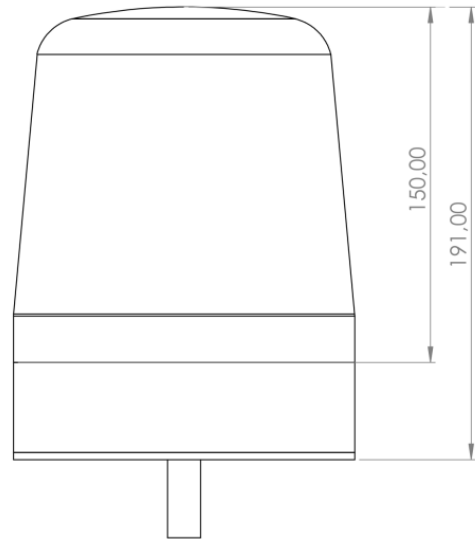

# ROTATING BEACONS

SPIRIT-DV-BL-  
CL2

Beacon | LED | 1 bolt mounting | 12-24V | blue | R65  
class 2

EAN: 5414184008656

## Specifications

Color	Blue	Light source	LED
Colour of lens	Blue	Mounting	1 bolt mounting
Connection	Open cable ends	Number of LEDs	16
Diameter mm	150 mm	Number of flash patterns	3
ECE R65 Class 2	Yes	Operating voltage	12V - 24V
EMC R10	Yes	Operation temperature	-30°C / +65°C
Height mm	180 mm	Packing	White box with label
Height range	171 - 210 mm	Synchronisable	Yes
IP-degree	IP65	To be ordered by	1
Length of cable (m)	2,50 m	Weight (kg)	1 Kg