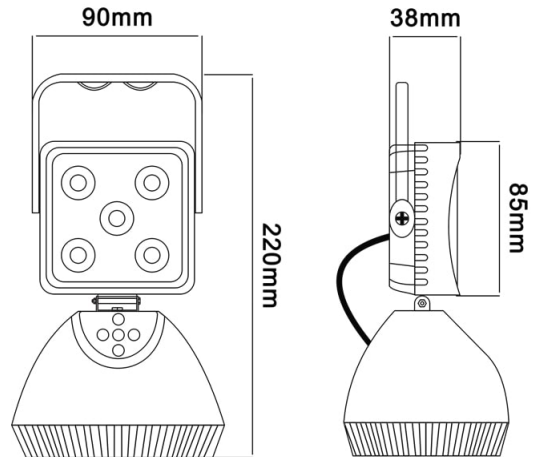

WORK LIGHTS

475-LEDMAG-BA

LED worklamp | magnetic | battery operated | square | 950 lumen

EAN: 5414184230293

Specifications

Battery	Yes	Lumen range	Medium (800 - 2000 Lumen)
Battery type	Lithium	Mounting	Magnetic/portable
Color	White	Number of LEDs	5
Colour of LEDs	Amber, White	Operating voltage	Battery
Colour of lens	Clear	Packing	POS packaging
Connection	N/A	Run time	> 4 hours
Dimensions	220 mm x 90 mm x 38 mm	Supplied with	Cigarette socket charging lead 12/24V and 230 Vac
Height mm	195 mm	Switch	Yes
IP-degree	IP65	To be ordered by	1
Length of cable (m)	N/A	Type	Square
Light source	LED	Watt	15 Watt
Lumen	950	Weight (kg)	0,800 Kg