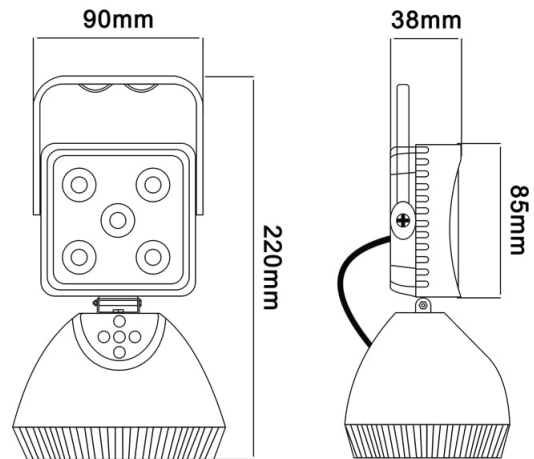

WORK LIGHTS

475-LEDMAG-BA

LED worklamp | magnetic | battery operated | square | 950 lumen

EAN: 5414184230293

Specifications

Battery	Yes	Lumen range	Medium (800 - 2000 Lumen)
Battery type	Lithium	Mounting	Magnetic/portable
Color	White	Number of LEDs	5
Colour of LEDs	White & amber	Operating voltage	Battery
Colour of lens	Clear	Packing	POS packaging
Connection	N/A	Run time	> 4 hours
Dimensions	220 mm x 90 mm x 38 mm	Supplied with	Cigarette socket charging lead 12/24V and 230 Vac
Height mm	195 mm	Switch	Yes
IP-degree	IP65	To be ordered by	1
Length of cable (m)	N/A	Type	Square
Light source	LED	Watt	15 Watt
Lumen	950	Weight (kg)	0,800 Kg