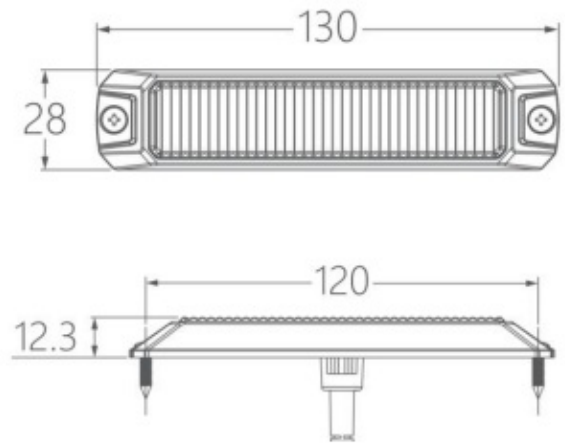

LED FLASHERS

NOVALED-OR

Flasher | LED | 6 LEDs | 12-24V | amber

EAN: 5414184837126

Specifications

Color	Amber	Length of cable (m)	0,50 m
Colour of LEDs	Amber	Light source	LED
Colour of lens	Clear	Number of LEDs	6
Connection	Open cable ends	Number of flash patterns	8
Dimensions	130 mm x 28 mm x 12,3 mm	Operating voltage	12V - 24V
ECE R65 Class 1	Yes	Shape	Rectangular/long/elongated
ECE R65 Class 2	Yes	Supplied with	Manual, mounting screws
EMC R10	Yes	Synchronisable	Yes
Good to know	Light has 'CRUISE' function integrated	To be ordered by	1
IP-degree	IP67		