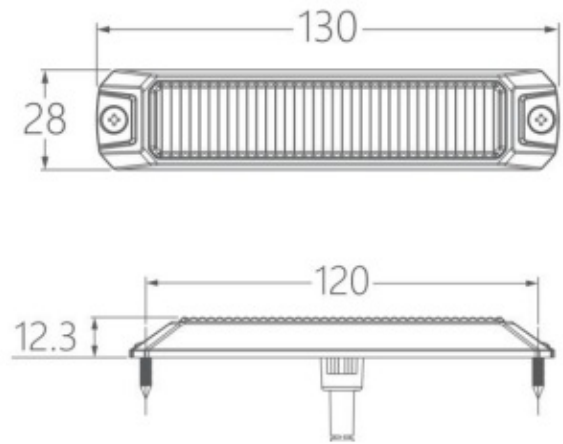

LED FLASHERS

NOVALED-OR

Flasher | LED | 6 LEDs | 12-24V | amber

EAN: 5414184837126

Specifications

Color	Amber	Light source	LED
Colour of LEDs	Amber	Material	Aluminium
Colour of lens	Clear	Mounting	Surface mount
Connection	Open cable ends	Number of LEDs	6
Dimensions	130 mm x 28 mm x 12,3 mm	Number of flash patterns	8
ECE R65 Class 1	Yes	Operating voltage	12V - 24V
ECE R65 Class 2	Yes	Series	AEB TF
EMC R10	Yes	Shape	Rectangular/long/elongated
Good to know	Light has 'CRUISE' function integrated	Supplied with	Manual, mounting screws
IP-degree	IP67	Synchronisable	Yes
Length of cable (m)	0,50 m	To be ordered by	1