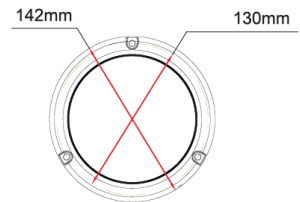

# ROTATING BEACONS

518HI-DV-BL

Beacon | 15 LEDs | 3 bolt mounting | 12-24V | blue | high

EAN: 5414184902442

## Specifications

Color	Blue	Light source	LED
Colour of lens	Blue	Mounting	3 bolt mounting
Connection	Open cable ends	Number of LEDs	15
Diameter mm	142 mm	Number of flash patterns	11
ECE R65 Class 1	Yes	Operating voltage	12V - 24V
EMC	EMC R10	Operation temperature	-30°C / +65°C
EMC R10	Yes	Packing	POS packaging
Height mm	154 mm	Supplied with	Montagebouten
Height range	131 - 170 mm	Synchronisable	No
IP-degree	IPX6	Weight (kg)	0,83 Kg