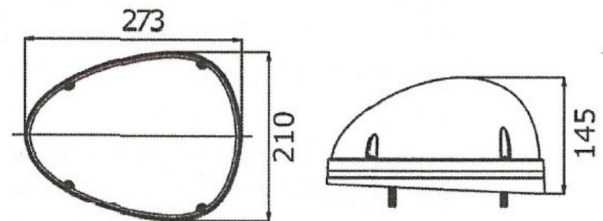

## Specifications

Characteristics	Vertical motion (inclination) : 0°-110°, Horizontal motion (rotation) : 360° continuous	Mounting	Magnetic
Color	White	Number of LEDs	3
Current draw Amp	Max. 2 Amp	Operating voltage	12V - 24V
Dimensions	273 x 21 x 129 mm	Product type	Search light
Good to know	Infinitely adjustable from flood to spot function and back	To be ordered by	1
Light source	LED	Type	Search light
Lumen	2250	Watt	30 Watt
Lumen range	High (2000 - 4000 Lumen)	Weight (kg)	2,900 Kg