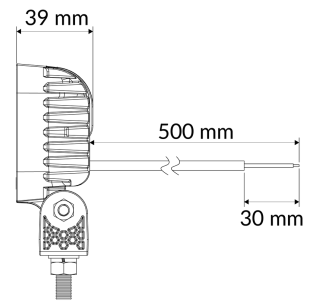

# WORK LIGHTS

499 LED

Worklight Brightics | LED | 10-30V | square | 1600 lumens

EAN: 5414184641891

## Specifications

Color	White	Mounting	Bolt
Colour of lens	Clear	Number of LEDs	4
Connection	Open cable ends	Operating voltage	10V - 30V
Dimensions	71 x 71 x 35 mm	Operation temperature	-40°C / +60°C
EMC	EMC R10	Packing	POS packaging
Good to know	Special thermoplastic material that is heat-resistant, shatterproof and non-corrosive	Supplied with	Manual, mounting screws
IP-degree	IP67, IP69K	To be ordered by	1
Length of cable (m)	2 m	Type	Square
Light source	LED	Weight (kg)	0,335 Kg
Lumen	1600		
Lumen range	Medium (800 - 2000 Lumen)		
Material	Thermoplastic		