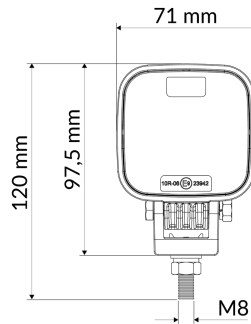

# WORK LIGHTS

499 LED

Worklight Brightics | LED | 10-30V | square | 1600 lumens

EAN: 5414184641891

## Specifications

Color	White	Mounting	Bolt
Colour of lens	Clear	Number of LEDs	4
Connection	Open cable ends	Operating voltage	10V - 30V
Dimensions	71 x 71 x 35 mm	Operation temperature	-40°C / +60°C
EMC	EMC R10	Packing	POS packaging
Good to know	Special thermoplastic material that is heat-resistant, shatterproof and non-corrosive	Supplied with	Manual, mounting screws
IP-degree	IP67, IP69K	To be ordered by	1
Length of cable (m)	2 m	Type	Square
Light source	LED	Weight (kg)	0,335 Kg
Lumen	1600		
Lumen range	Medium (800 - 2000 Lumen)		
Material	Thermoplastic		