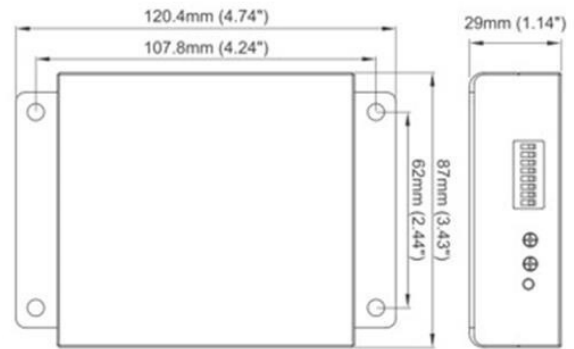

## Specifications

Decibel	100 dB / 90 dB	Operation temperature	-40°C / +65°C
Dimensions	120 mm x 87 mm x 29 mm	Specifications	Day/night function
EMC R10	Yes	To be ordered by	1
Mounting	Hidden	Type	Siren
Operating voltage	12V - 24V	Weight (kg)	0,410 Kg