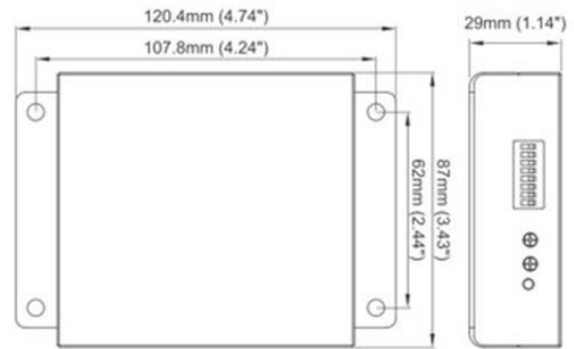

SIRENS AND SPEAKERS

SDC100W-BRU

Siren/amplifier | 100 / 90 dB | for zone Brussels

EAN: 5414184088665

Specifications

Decibel	100 dB / 90 dB	Operation temperature	-40°C / +65°C
Dimensions	120 mm x 87 mm x 29 mm	Specifications	Day/night function
EMC R10	Yes	To be ordered by	1
Mounting	Hidden	Type	Siren
Operating voltage	12V - 24V	Weight (kg)	0,410 Kg