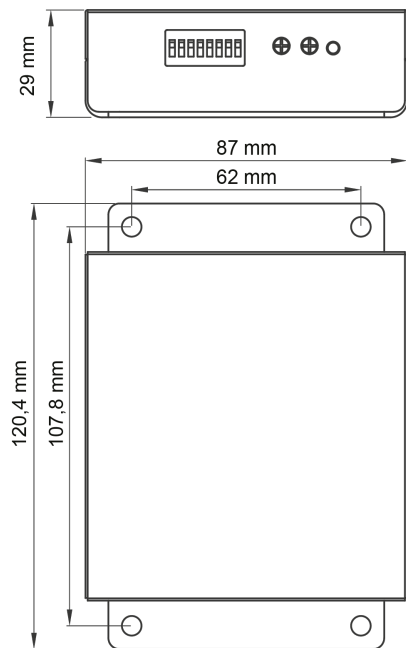

## Specifications

|                   |                        |                       |                    |
|-------------------|------------------------|-----------------------|--------------------|
| Decibel           | 100 dB / 90 dB         | Operation temperature | -40°C / +65°C      |
| Dimensions        | 120 mm x 87 mm x 29 mm | Specifications        | Day/night function |
| EMC R10           | Yes                    | To be ordered by      | 1                  |
| Mounting          | Hidden                 | Type                  | Siren              |
| Operating voltage | 12V - 24V              | Weight (kg)           | 0,410 Kg           |