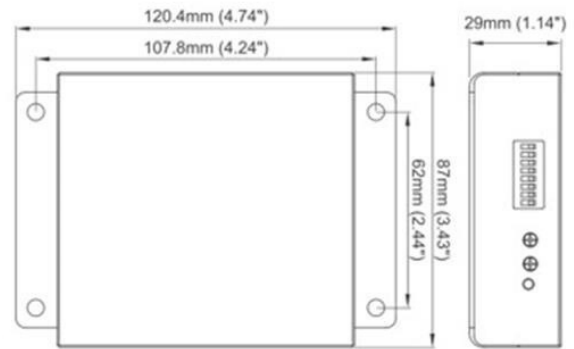

### Specifications

Decibel	100 dB / 90 dB	Operation temperature	-40°C / +65°C
Dimensions	120 mm x 87 mm x 29 mm	Specifications	Day/night function
EMC R10	Yes	To be ordered by	1
Mounting	Hidden	Type	Siren
Operating voltage	12V - 24V	Weight (kg)	0,410 Kg