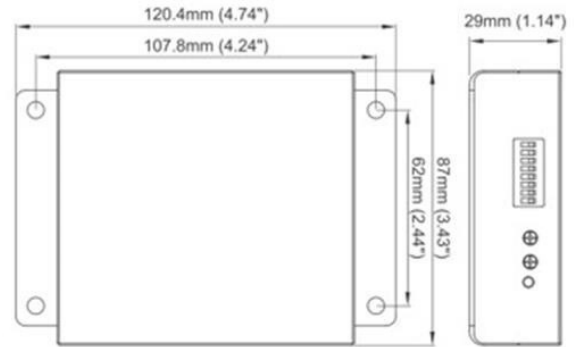

# SIRENS AND SPEAKERS

SDC100W

Siren/amplifier | 100 / 90 dB

EAN: 5414184968097

## Specifications

Decibel	100 dB / 90 dB	Operation temperature	-40°C / +65°C
Dimensions	120 mm x 87 mm x 29 mm	Specifications	Day/night function
EMC R10	Yes	To be ordered by	1
Mounting	Hidden	Type	Siren
Operating voltage	12V - 24V	Weight (kg)	0,400 Kg