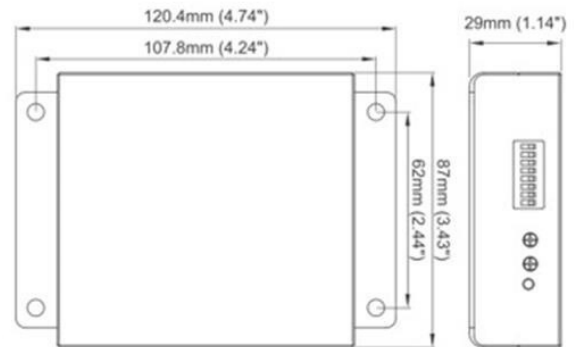

SDC100W

Sirene/versterker | 100 / 90 dB

EAN: 5414184968097

Specifications

Decibel	100 dB / 90 dB	Operation temperature	-40°C / +65°C
Dimensions	120 mm x 87 mm x 29 mm	Specifications	Day/night function
EMC R10	Yes	To be ordered by	1
Mounting	Hidden	Type	Siren
Operating voltage	12V - 24V	Weight (kg)	0,400 Kg