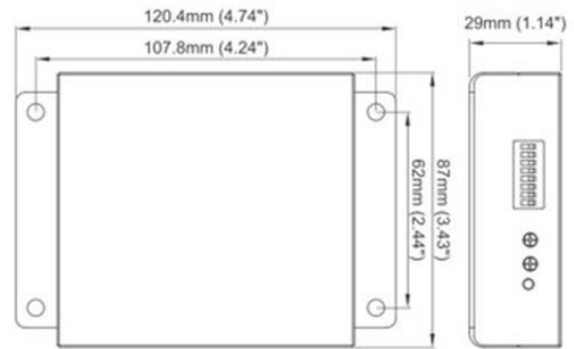

SIRENS AND SPEAKERS

SDC100W

Siren/amplifier | 100 / 90 dB

EAN: 5414184968097

Specifications

Decibel	100 dB / 90 dB	Operation temperature	-40°C / +65°C
Dimensions	120 mm x 87 mm x 29 mm	Specifications	Day/night function
EMC R10	Yes	To be ordered by	1
Mounting	Hidden	Type	Siren
Operating voltage	12V - 24V	Weight (kg)	0,400 Kg