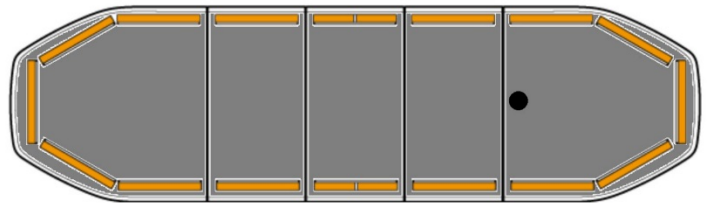

LED LIGHTBARS

RDN106-OR-
BASIC-ICAO

Raiden LED lightbar | 106 cm | basic | ICAO | amber | 12-24V

EAN: 5414184353596

Specifications

Alley lights	No
Automatic day/night sensor	Yes, integrated
Break lights integrated	No
Characteristics	Without control box, no roof connector
Color	Amber
Colour of lens	Clear
Connection	Open cable ends
Current draw 12V Amp	Average 12 amp , max 24 amp
Dimensions	1066 mm x 308 mm x 40 mm (without mounting brackets)
Directional arrow	Yes, at the back side
ECE R65 Class 2	Yes
EMC R10	Yes
Good to know	Low profile mounting brackets are included
ICAO	Yes

Length	MEDIUM (101 - 130 cm)
Length of cable (m)	5 m
Light source	LED
Mounting	Fixed
Number of LEDs	96
Operating voltage	12V - 24V
Packing	Brown box with label
Protocol	CANBUS, pre-programmed
Roof connector	No, but possible as an option
Series	Raiden
To be ordered by	1
Top cover	Black
Waterproof	Yes