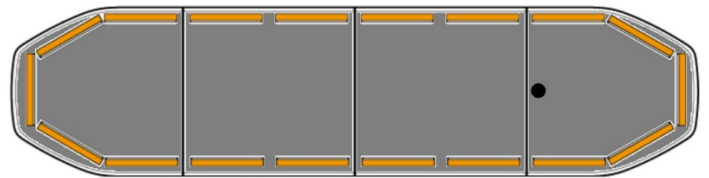

LED LIGHTBARS

RDNI22-OR-
BASIC-ICAO

Raiden LED lightbar | 122 cm | basic | ICAO | amber

EAN: 5414184789012

Specifications

Alley lights	No
Automatic day/night sensor	Yes, integrated
Break lights integrated	No
Characteristics	Without control box, no roof connector
Color	Amber
Colour of lens	Clear
Connection	Open cable ends
Current draw 12V Amp	Average 12 amp , max 24 amp
Dimensions	1219 mm x 308 mm x 40 mm (without mounting brackets)
Directional arrow	Yes, at the back side
ECE R65 Class 1	Yes
ECE R65 Class 2	Yes
EMC R10	Yes
Good to know	Low profile mounting brackets are included

Good to know	ICAO inspection on 1 particular flash pattern and only for the colour amber
ICAO	Yes
Length of cable (m)	5 m
Length range	MEDIUM (101 - 130 cm)
Light source	LED
Mounting	Fixed
Operating voltage	12V - 24V
Packing	Brown box with label
Protocol	CANBUS, pre-programmed
Roof connector	No, but possible as an option
Series	Raiden
To be ordered by	1
Top cover	Black
Waterproof	Yes