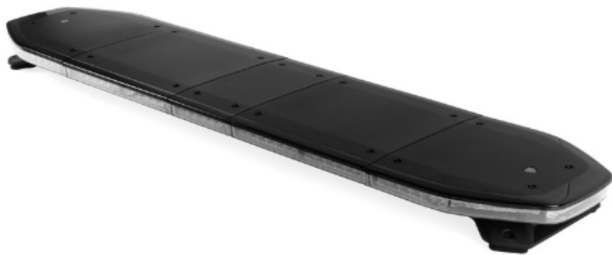

# LED LIGHTBARS

RDNI37-OR-  
BASIC-ICAO

Raiden LED lightbar | 137 cm | basic | ICAO | amber

EAN: 5414184699090

## Specifications

Alley lights	No
Automatic day/night sensor	Yes, integrated
Break lights integrated	No
Characteristics	Without control box, no roof connector
Color	Amber
Colour of lens	Clear
Connection	Open cable ends
Current draw 12V Amp	Average 12 amp , max 24 amp
Dimensions	1371 mm x 308 mm x 40 mm (without mounting brackets)
Directional arrow	Yes, at the back side
ECE R65 Class 1	Yes
ECE R65 Class 2	Yes
EMC R10	Yes
Good to know	Low profile mounting brackets are included

Good to know	ICAO inspection on 1 particular flash pattern and only for the colour amber
ICAO	Yes
Length of cable (m)	5 m
Length range	LARGE (131 - 150 cm)
Light source	LED
Mounting	Fixed
Operating voltage	12V - 24V
Packing	Brown box with label
Protocol	CANBUS, pre-programmed
Roof connector	No, but possible as an option
Series	Raiden
To be ordered by	1
Top cover	Black
Waterproof	Yes