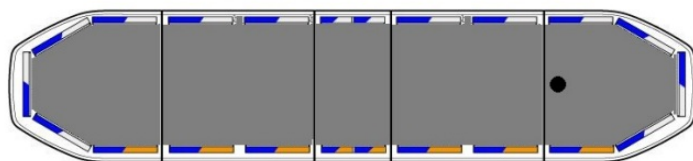

LED LIGHTBARS

**RDN137-BL-
FULL-DAKCON**

Raiden LED lightbar | 137 cm | full option | roof connector | blue | 12-24V

EAN: 5414184528901

Specifications

Alley lights	Yes
Automatic day/night sensor	Yes, integrated
Break lights integrated	No
Characteristics	Equipped with a 9-pin roof connector
Color	Blue/white
Colour of lens	Clear
Connection	Open cable ends
Current draw 12V Amp	Average 12 amp , max 24 amp
Dimensions	1371 mm x 308 mm x 40 mm (without mounting brackets)
Directional arrow	Yes, at the back side
ECE R65 Class 2	Yes
EMC R10	Yes
Good to know	Low profile mounting brackets are included
Length	LARGE (131 - 150 cm)

Length of cable (m)	5 m (0,4 m - 4,6 m)
Light source	LED
Mounting	Fixed
Number of LEDs	324
Operating voltage	12V - 24V
Packing	Brown box with label
Protocol	CANBUS, pre-programmed
Roof connector	Yes, already installed
Series	Raiden
To be ordered by	1
Top cover	Black
Type of roof connector	9-pin
Waterproof	Yes