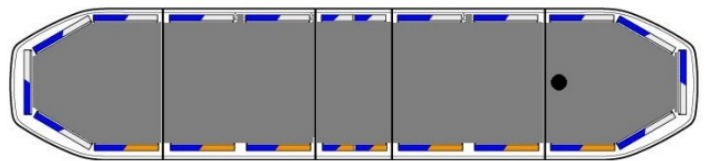

LED LIGHTBARS

**RDN137-BL-
FULL-DAKCON**

Raiden LED lightbar | 137 cm | full option | roof connector | blue | 12-24V

EAN: 5414184528901

Specifications

Alley lights	Yes
Automatic day/night sensor	Yes, integrated
Break lights integrated	No
Characteristics	Equipped with a 9-pin roof connector
Color	Blue/white
Colour of lens	Clear
Connection	Open cable ends
Current draw 12V Amp	Average 12 amp , max 24 amp
Dimensions	1371 mm x 308 mm x 40 mm (without mounting brackets)
Directional arrow	Yes, at the back side
ECE R65 Class 2	Yes
EMC R10	Yes
Good to know	Low profile mounting brackets are included
Length	LARGE (131 - 150 cm)

Length of cable (m)	5 m (0,4 m - 4,6 m)
Light source	LED
Mounting	Fixed
Number of LEDs	324
Operating voltage	12V - 24V
Packing	Brown box with label
Protocol	CANBUS, pre-programmed
Roof connector	Yes, already installed
Series	Raiden
To be ordered by	1
Top cover	Black
Type of roof connector	9-pin
Waterproof	Yes