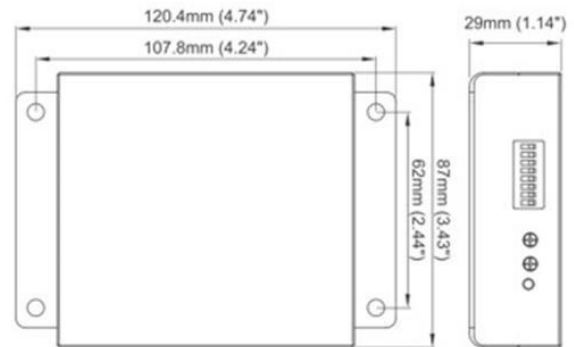

SIRENS AND SPEAKERS

SDC100W-BRU-PA

Siren/amplifier | 100 / 90 dB | for zone Brussels | with PA

EAN: 5414184559561

Specifications

Characteristics	with PA	Operation temperature	-40°C / +65°C
Decibel	100 dB / 90 dB	Specifications	Day/night function
Dimensions	120 mm x 87 mm x 29 mm	To be ordered by	1
EMC R10	Yes	Type	Siren
Mounting	Hidden	Weight (kg)	0,410 Kg
Operating voltage	12V - 24V