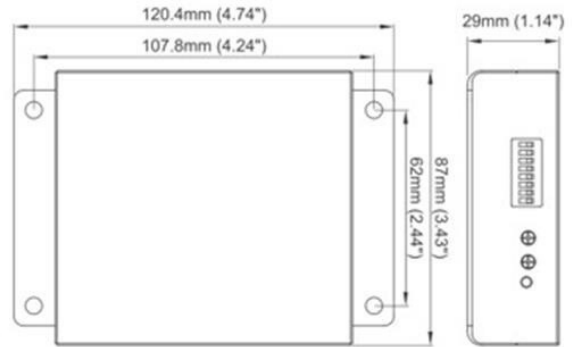

SIRENS AND SPEAKERS

SDC100W-BRU-PA

Siren/amplifier | 100 / 90 dB | for zone Brussels | with PA

EAN: 5414184559561

Specifications

Characteristics	with PA	Operation temperature	-40°C / +65°C
Decibel	100 dB / 90 dB	Specifications	Day/night function
Dimensions	120 mm x 87 mm x 29 mm	To be ordered by	1
EMC R10	Yes	Type	Siren
Mounting	Hidden	Weight (kg)	0,410 Kg
Operating voltage	12V - 24V		