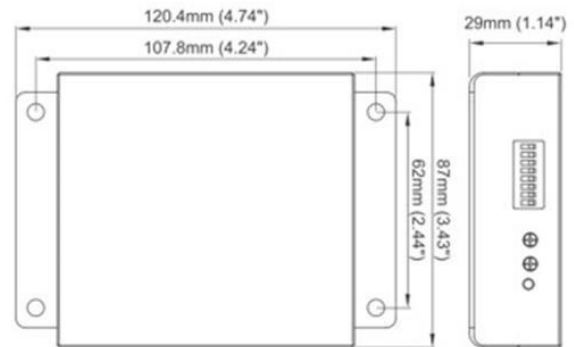

SIRENS AND SPEAKERS

SDC100W-BRU-PA

Siren/amplifier | 100 / 90 dB | for zone Brussels | with PA

EAN: 5414184559561

Specifications

Characteristics	with PA	Operation temperature	-40°C / +65°C
Decibel	100 dB / 90 dB	Specifications	Day/night function
Dimensions	120 mm x 87 mm x 29 mm	To be ordered by	1
EMC R10	Yes	Type	Siren
Mounting	Hidden	Weight (kg)	0,410 Kg
Operating voltage	12V - 24V		