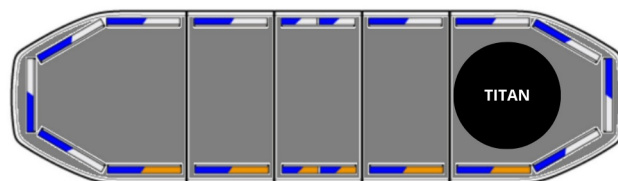

LED LIGHTBARS

RDN022

Raiden LED lichtbalk | 106 cm | full option + search light
| blue

EAN: 5414184818743

Specifications

Alley lights	Yes	Length of cable (m)	5 m
Automatic day/night sensor	Yes, integrated	Length range	MEDIUM (101 - 130 cm)
Break lights integrated	No	Light source	LED
Characteristics	Without control box	Mounting	Fixed
Color	Amber/blue	Operating voltage	12V - 24V
Colour of lens	Clear	Packing	Brown box with label
Connection	Open cable ends	Protocol	CANBUS, pre-programmed
Current draw 12V Amp	Average 12 amp , max 24 amp	Roof connector	Yes, already installed
Dimensions	1066 mm x 308 mm x 40 mm (without mounting brackets)	Search light	Yes, TITAN already mounted
Directional arrow	Yes, at the back side	Series	Raiden
ECE R65 Class 2	Yes	To be ordered by	1
EMC R10	Yes	Top cover	Black
Good to know	Low profile mounting brackets are included	Type of roof connector	18-polig
ICAO	No	Waterproof	Yes