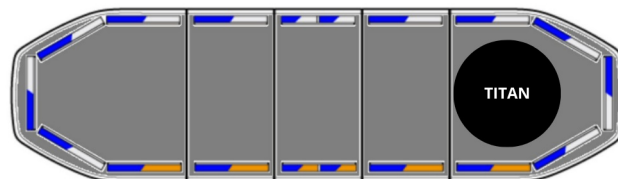

LED LIGHTBARS

RDN022

Raiden LED lichtbalk | 106 cm | full option + search light
| blue | 12-24V

EAN: 5414184818743

Specifications

Alley lights	No
Automatic day/night sensor	Yes, integrated
Break lights integrated	No
Characteristics	Without control box, no roof connector
Color	Amber/blue
Colour of lens	Clear
Connection	Open cable ends
Current draw 12V Amp	Average 12 amp , max 24 amp
Dimensions	1066 mm x 308 mm x 40 mm (without mounting brackets)
Directional arrow	No
ECE R65 Class 2	Yes
EMC R10	Yes
Good to know	Low profile mounting brackets are included

Length	MEDIUM (101 - 130 cm)
Length of cable (m)	5 m
Light source	LED
Mounting	Fixed
Operating voltage	12V - 24V
Packing	Brown box with label
Protocol	CANBUS, pre-programmed
Roof connector	Yes, already installed
Search light	Yes, TITAN already mounted
Series	Raiden
To be ordered by	1
Top cover	Black
Waterproof	Yes