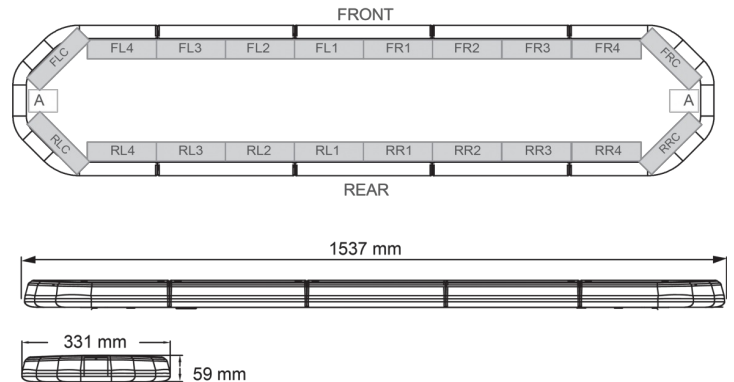

LED LIGHTBARS

LEG154012CB-
DAKCON

LEGION LED lightbar | 154 cm | roof connector | amber |
12V + control box

EAN: 5414184455733

Specifications

Characteristics	With control box (TRAFLEDCONTR.REV1)
Characteristics	Equipped with a 9-pin roof connector
Color	Amber
Colour of lens	Clear
Connection	Open cable ends
Current draw Amp	18 Amp
Dimensions	1537 mm x 331 mm x 59 mm (without mounting brackets)
Directional arrow	Yes, at the back side
ECE R65 Class 2	Yes
EMC	EMC R10
EMC R10	Yes
Length of cable (m)	4,50 m
Length range	X-LARGE (151 - 200 cm)
Light source	LED

Mounting	Fixed
Number of LEDs	144
Operating voltage	12V
Packing	Brown box with label
Roof connector	Yes, already installed
Series	Legion
Supplied with	Cable, universal mounting brackets, control box, manual
To be ordered by	1
Type of roof connector	9-pin
Waterproof	Yes
Weight (kg)	16,700 Kg