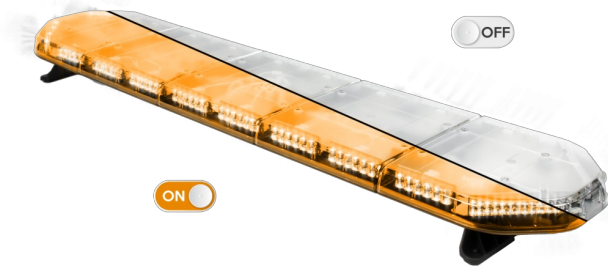

LED LIGHTBARS

LEG154012CB-
DAKCON

LEGION LED lightbar | 154 cm | roof connector | amber |
12V + control box

EAN: 5414184455733

Specifications

Characteristics	With control box (TRAFLEDCONTR.REV1)
Characteristics	Equipped with a 9-pin roof connector
Color	Amber
Colour of lens	Clear
Connection	Open cable ends
Current draw Amp	18 Amp
Dimensions	1537 mm x 331 mm x 59 mm (without mounting brackets)
Directional arrow	Yes, at the back side
ECE R65 Class 2	Yes
EMC	EMC R10
EMC R10	Yes
Length of cable (m)	4,50 m
Length range	X-LARGE (151 - 200 cm)
Light source	LED

Mounting	Fixed
Number of LEDs	144
Operating voltage	12V
Packing	Brown box with label
Roof connector	Yes, already installed
Series	Legion
Supplied with	Cable, universal mounting brackets, control box, manual
To be ordered by	1
Type of roof connector	9-pin
Waterproof	Yes
Weight (kg)	16,700 Kg