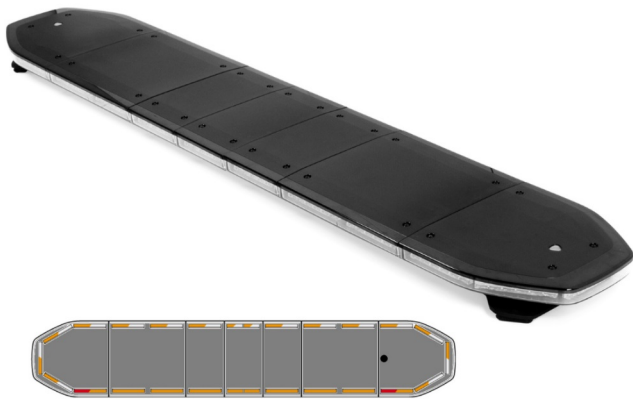

# LED LIGHTBARS

RDN168-OR-FULL

Raiden LED lightbar | 168 cm | full option | amber

EAN: 5414184440432

## Specifications

Alley lights	Yes	Length of cable (m)	5 m
Automatic day/night sensor	Yes, integrated	Length range	X-LARGE (151 - 200 cm)
Break lights integrated	Yes	Light source	LED
Characteristics	Without control box, no roof connector	Mounting	Fixed
Color	Amber/white	Operating voltage	12V - 24V
Colour of lens	Clear	Packing	Brown box with label
Connection	Open cable ends	Protocol	CANBUS, pre-programmed
Current draw 12V Amp	Average 12 amp , max 24 amp	Roof connector	No, but possible as an option
Dimensions	1676 mm x 308 mm x 40 mm	Series	Raiden
Directional arrow	Yes, both front and rear	To be ordered by	1
ECE R65 Class 2	Yes	Top cover	Black
EMC R10	Yes	Waterproof	Yes
Good to know	Low profile mounting brackets are included	Weight (kg)	15 Kg
ICAO	No		