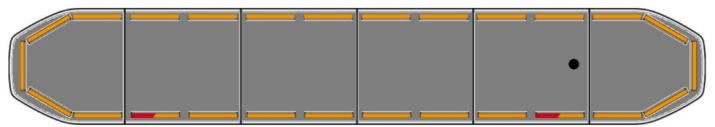

LED LIGHTBARS

RDN183-OR-
BASIC

Raiden LED lightbar | 183 cm | basic | amber

EAN: 5414184220959

Specifications

Alley lights	No
Automatic day/night sensor	Yes, integrated
Break lights integrated	Yes
Characteristics	Without control box, no roof connector
Color	Amber
Colour of lens	Clear
Connection	Open cable ends
Current draw 12V Amp	Average 12 amp , max 24 amp
Dimensions	1829 mm x 308 mm x 40 mm
Directional arrow	Yes, at the back side
ECE R65 Class 2	Yes
EMC R10	Yes
Good to know	Low profile mounting brackets are included
Good to know	Light has 'CRUISE' function integrated

ICAO	No
Length of cable (m)	5 m
Length range	X-LARGE (151 - 200 cm)
Light source	LED
Mounting	Fixed
Operating voltage	12V - 24V
Packing	Brown box with label
Protocol	CANBUS, pre-programmed
Roof connector	No, but possible as an option
Series	Raiden
To be ordered by	1
Top cover	Black
Waterproof	Yes
Weight (kg)	16 Kg