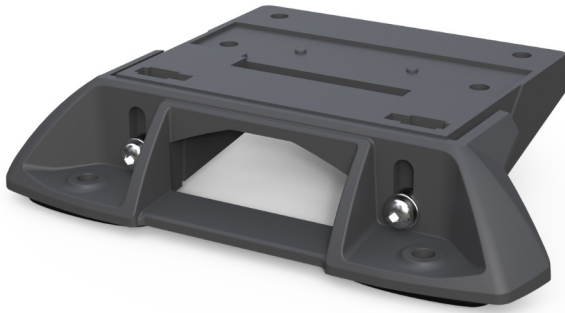

MOUNTING PLATES/RUBBER/DECORATIVE & COVER PLATES

LB-SUP01

Mounting bracket | LEGION | RAIDEN | KUIPER | adjustable

EAN: 5414184575448

Specifications

Color	Black	Specifically suitable for	KUIPER, LEGION, RAIDEN
Material	Hard plastic	Supplied with	Bevestigingsboutjes
Mounting	Surface mount	To be ordered by	1