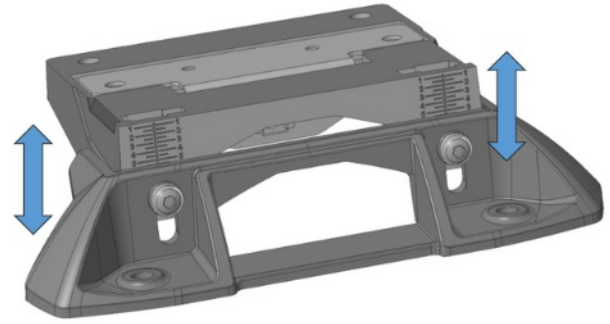

MOUNTING PLATES/RUBBER/DECORATIVE & COVER PLATES

LB-SUP01

Mounting bracket | LEGION | RAIDEN | KUIPER | adjustable

EAN: 5414184575448

Specifications

Color	Black	Specifically suitable for	KUIPER, LEGION, RAIDEN
Material	Hard plastic	Supplied with	Bevestigingsboutjes
Mounting	Surface mount	To be ordered by	1