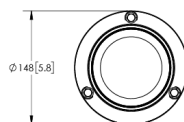

BALIZAS GIRATORIAS

622LED-M-GR

Baliza | LED | magnetic | 12-24V | verde

EAN: 5414184441484

SPECIFICATIONS

1. CERTIFICATIONS: ECE R10

2. FLASH MODE: 135 ± 15 FPM, DOUBLE FLASH

3. VOLTAGE (NOMINAL): 12/24 VDC

4. VOLTAGE (EXTREME): 10 to 36VDC

5. CURRENT (RMS): 1.06A (@ 10 VDC NOMINAL)

6. CURRENT (PEAK): 1.85A (@ 10 VDC NOMINAL)

7. POWER (RMS MAXIMUM): 23W (@ 24 VDC NOMINAL)

9. CONNECTION: CIGARETTE PLUG

10. MOUNTING: MAGNETIC

11. BASE MATERIAL: ASA

12. LENS MATERIAL: POLYCARBONATE

13. PRODUCT WEIGHT: 0.8 KG (1.76lbs.)

Especificaciones

A solicitar por	1	Fuente de luz	LED
Altura mm	142 mm	Grado IP	IP65
Color	Verde	Montaje	Magnético
Color de lente	Verde	Número de LEDs	9
Conexión	Conector para encendedor de cigarrillos	Número de patrones de destello	1
Diámetro mm	148 mm	Peso (kg)	0,800 Kg
ECE R65 Clase 1	No	Rango de altura	131 - 170 mm
EMC	EMC R10	Temperatura de funcionamiento	-20°C / +50°C
EMC R10	Sí	Voltaje de funcionamiento	12V - 24V
Embalaje	Caja blanca con etiqueta