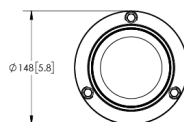

BALIZAS GIRATORIAS

622LED-M-GR

Baliza | LED | magnetic | 12-24V | verde

EAN: 5414184441484

SPECIFICATIONS

Especificaciones

A solicitar por	1	Fuente de luz	LED
Altura mm	142 mm	Grado IP	IP65
Color	Verde	Montaje	Magnético
Color de lente	Verde	Número de LEDs	9
Conexión	Conector para encendedor de cigarrillos	Número de patrones de destello	1
Diámetro mm	148 mm	Peso (kg)	0,800 Kg
ECE R65 Clase 1	No	Rango de altura	131 - 170 mm
EMC	EMC R10	Temperatura de funcionamiento	-20°C / +50°C
EMC R10	Sí	Voltaje de funcionamiento	12V - 24V
Embalaje	Caja blanca con etiqueta