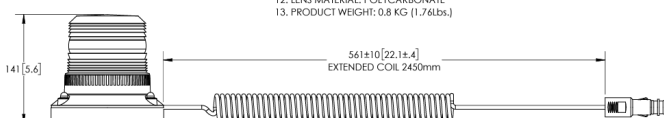

BALIZAS GIRATORIAS

622LED-M-GR

Baliza | LED | magnetic | 12-24V | verde

EAN: 5414184441484

SPECIFICATIONS

Especificaciones

A solicitar por	1	Fuente de luz	LED
Altura mm	142 mm	Grado IP	IP65
Color	Verde	Montaje	Magnético
Color de lente	Verde	Número de LEDs	9
Conexión	Conector para encendedor de cigarrillos	Número de patrones de destello	1
Diámetro mm	148 mm	Peso (kg)	0,800 Kg
ECE R65 Clase 1	No	Rango de altura	131 - 170 mm
EMC	EMC R10	Temperatura de funcionamiento	-20°C / +50°C
EMC R10	Sí	Voltaje de funcionamiento	12V - 24V
Embalaje	Caja blanca con etiqueta