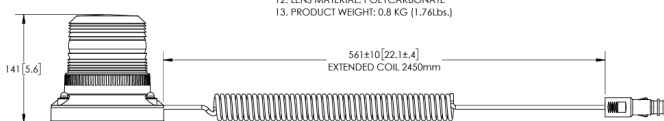

BALIZAS GIRATORIAS

622LED-M-GR

Baliza | LED | magnetic | 12-24V | verde

EAN: 5414184441484

SPECIFICATIONS

1. CERTIFICATIONS: ECE R10

Especificaciones

A solicitar por	1	Fuente de luz	LED
Altura mm	142 mm	Grado IP	IP65
Color	Verde	Montaje	Magnético
Color de lente	Verde	Número de LEDs	9
Conexión	Conector para encendedor de cigarrillos	Número de patrones de destello	1
Diámetro mm	148 mm	Peso (kg)	0,800 Kg
ECE R65 Clase 1	No	Rango de altura	131 - 170 mm
EMC	EMC R10	Temperatura de funcionamiento	-20°C / +50°C
EMC R10	Sí	Voltaje de funcionamiento	12V - 24V
Embalaje	Caja blanca con etiqueta