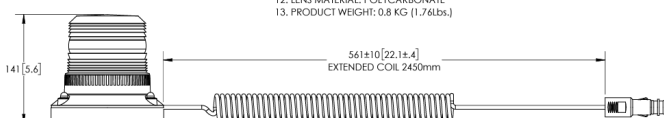

BALIZAS GIRATORIAS

622LED-M-GR

Baliza | LED | magnetic | 12-24V | verde

EAN: 5414184441484

SPECIFICATIONS

1. CERTIFICATIONS: ECE R10

2. FLASH MODE: 135 ± 15 FPM, DOUBLE FLASH

3. VOLTAGE (NOMINAL): 12/24 VDC

4. VOLTAGE (EXTREME): 10 to 36VDC

5. CURRENT (RMS): 1.06A (@ 10 VDC NOMINAL)

6. CURRENT (PEAK): 1.85A (@ 10 VDC NOMINAL)

7. POWER (RMS MAXIMUM): 23W (@ 24 VDC NOMINAL)

9. CONNECTION: CIGARETTE PLUG

10. MOUNTING: MAGNETIC

11. BASE MATERIAL: ASA

12. LENS MATERIAL: POLYCARBONATE

13. PRODUCT WEIGHT: 0.8 KG (1.76lbs.)

Especificaciones

A solicitar por	1	Fuente de luz	LED
Altura mm	142 mm	Grado IP	IP65
Color	Verde	Montaje	Magnético
Color de lente	Verde	Número de LEDs	9
Conexión	Conector para encendedor de cigarrillos	Número de patrones de destello	1
Diámetro mm	148 mm	Peso (kg)	0,800 Kg
ECE R65 Clase 1	No	Rango de altura	131 - 170 mm
EMC	EMC R10	Temperatura de funcionamiento	-20°C / +50°C
EMC R10	Sí	Voltaje de funcionamiento	12V - 24V
Embalaje	Caja blanca con etiqueta