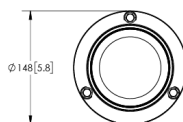

BALIZAS GIRATORIAS

622LED-M-GR

Baliza | LED | magnetic | 12-24V | verde

EAN: 5414184441484

SPECIFICATIONS

1. CERTIFICATIONS: ECE R10

Especificaciones

A solicitar por	1	Fuente de luz	LED
Altura mm	142 mm	Grado IP	IP65
Color	Verde	Montaje	Magnético
Color de lente	Verde	Número de LEDs	9
Conexión	Conector para encendedor de cigarrillos	Número de patrones de destello	1
Diámetro mm	148 mm	Peso (kg)	0,800 Kg
ECE R65 Clase 1	No	Rango de altura	131 - 170 mm
EMC	EMC R10	Temperatura de funcionamiento	-20°C / +50°C
EMC R10	Sí	Voltaje de funcionamiento	12V - 24V
Embalaje	Caja blanca con etiqueta