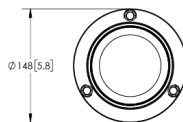

EAN: 5414184441484

SPECIFICATIONS

Specificaties

Aansluiting	Stekker voor sigarettenaansteker
Aantal LEDs	9
Aantal flitspatronen	1
Bedrijfstemperatuur	-20°C / +50°C
Bestelbaar per	1
Bevestiging	Magnetisch
Diameter mm	148 mm
ECE R65 Klasse 1	Nee
EMC	EMC R10
EMC R10	Ja

Gewicht (kg)	0,8 Kg
Hoogte mm	142 mm
Hoogte range	131 - 170 mm
IP-graad	IP65
Kleur	Groen
Kleur lens	Groen
Lichtbron	LED
Verpakking	Witte doos met etiket
Voeding	12V - 24V