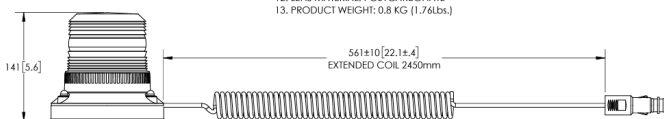

EAN: 5414184441484

SPECIFICATIONS

Specificaties

Aansluiting	Stekker voor sigarettenaansteker
Aantal LEDs	9
Aantal flitspatronen	1
Bedrijfstemperatuur	-20°C / +50°C
Bestelbaar per	1
Bevestiging	Magnetisch
Diameter mm	148 mm
ECE R65 Klasse 1	Nee
EMC	EMC R10
EMC R10	Ja

Gewicht (kg)	0,8 Kg
Hoogte mm	142 mm
Hoogte range	131 - 170 mm
IP-graad	IP65
Kleur	Groen
Kleur lens	Groen
Lichtbron	LED
Verpakking	Witte doos met etiket
Voeding	12V - 24V