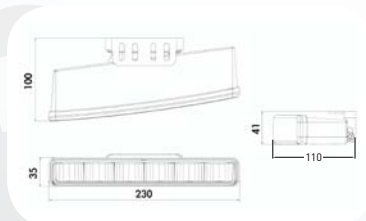

6 High Power LED's - 12/24 VDC - Aluminium
Geleverd per set (2st) / Livré par set (2pcs) / Supplied in set (2 pcs)