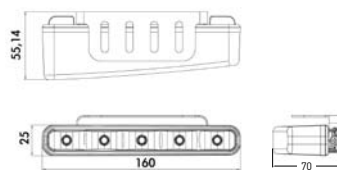

DRL-5LED-12V

Dagrijlicht
Feu de jour
Daytime Running Light

5 High Power LED's - 12 VDC - Aluminium
Geleverd per set (2st) / Livré par set (2pcs) / Supplied in set (2 pcs)