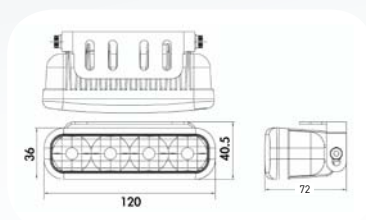

MISTACHTERLICHTEN - ACHTERUITRIJLICHTEN - DIVERSEN

FEUX BROUILLARD ARRIERE - FEUX DE RECUL - DIVERS

REAR FOG LIGHTS - REVERSING LIGHTS - OTHERS

DRL-4LED-DV

Dagrijlicht
Feu de jour
Daytime Running Light

4 High Power LED's - 12/24 VDC - Aluminium
Geleverd per set (2st) / Livré par set (2pcs) / Supplied in set (2 pcs)