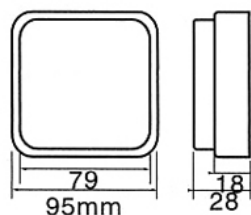

VS-L93RF

LED MISTACHTERLICHT - FEU ANTI-BROUILLARD A LED - LED REAR FOG LIGHT

- MultiVoltage 10-30 VDC

VS-L93VW

LED ACHTERUITRIJLICHT - FEU DE RECU L A LED - LED REAR BACKUP LIGHT

- MultiVoltage 10-30 VDC

S.A. APPAREILS ELECTRIQUES ET ELECTRONIQUES BELGES N.V.