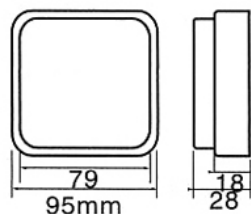

VS-L93RF

LED MISTACHTERLICHT - FEU ANTI-BROUILLARD A LED - LED REAR FOG LIGHT

- MultiVoltage 10-30 VDC

VS-L93VW

LED ACHTERUITRIJLICHT - FEU DE RECU L A LED - LED REAR BACKUP LIGHT

- MultiVoltage 10-30 VDC

S.A. APPAREILS ELECTRIQUES ET ELECTRONIQUES BELGES N.V.